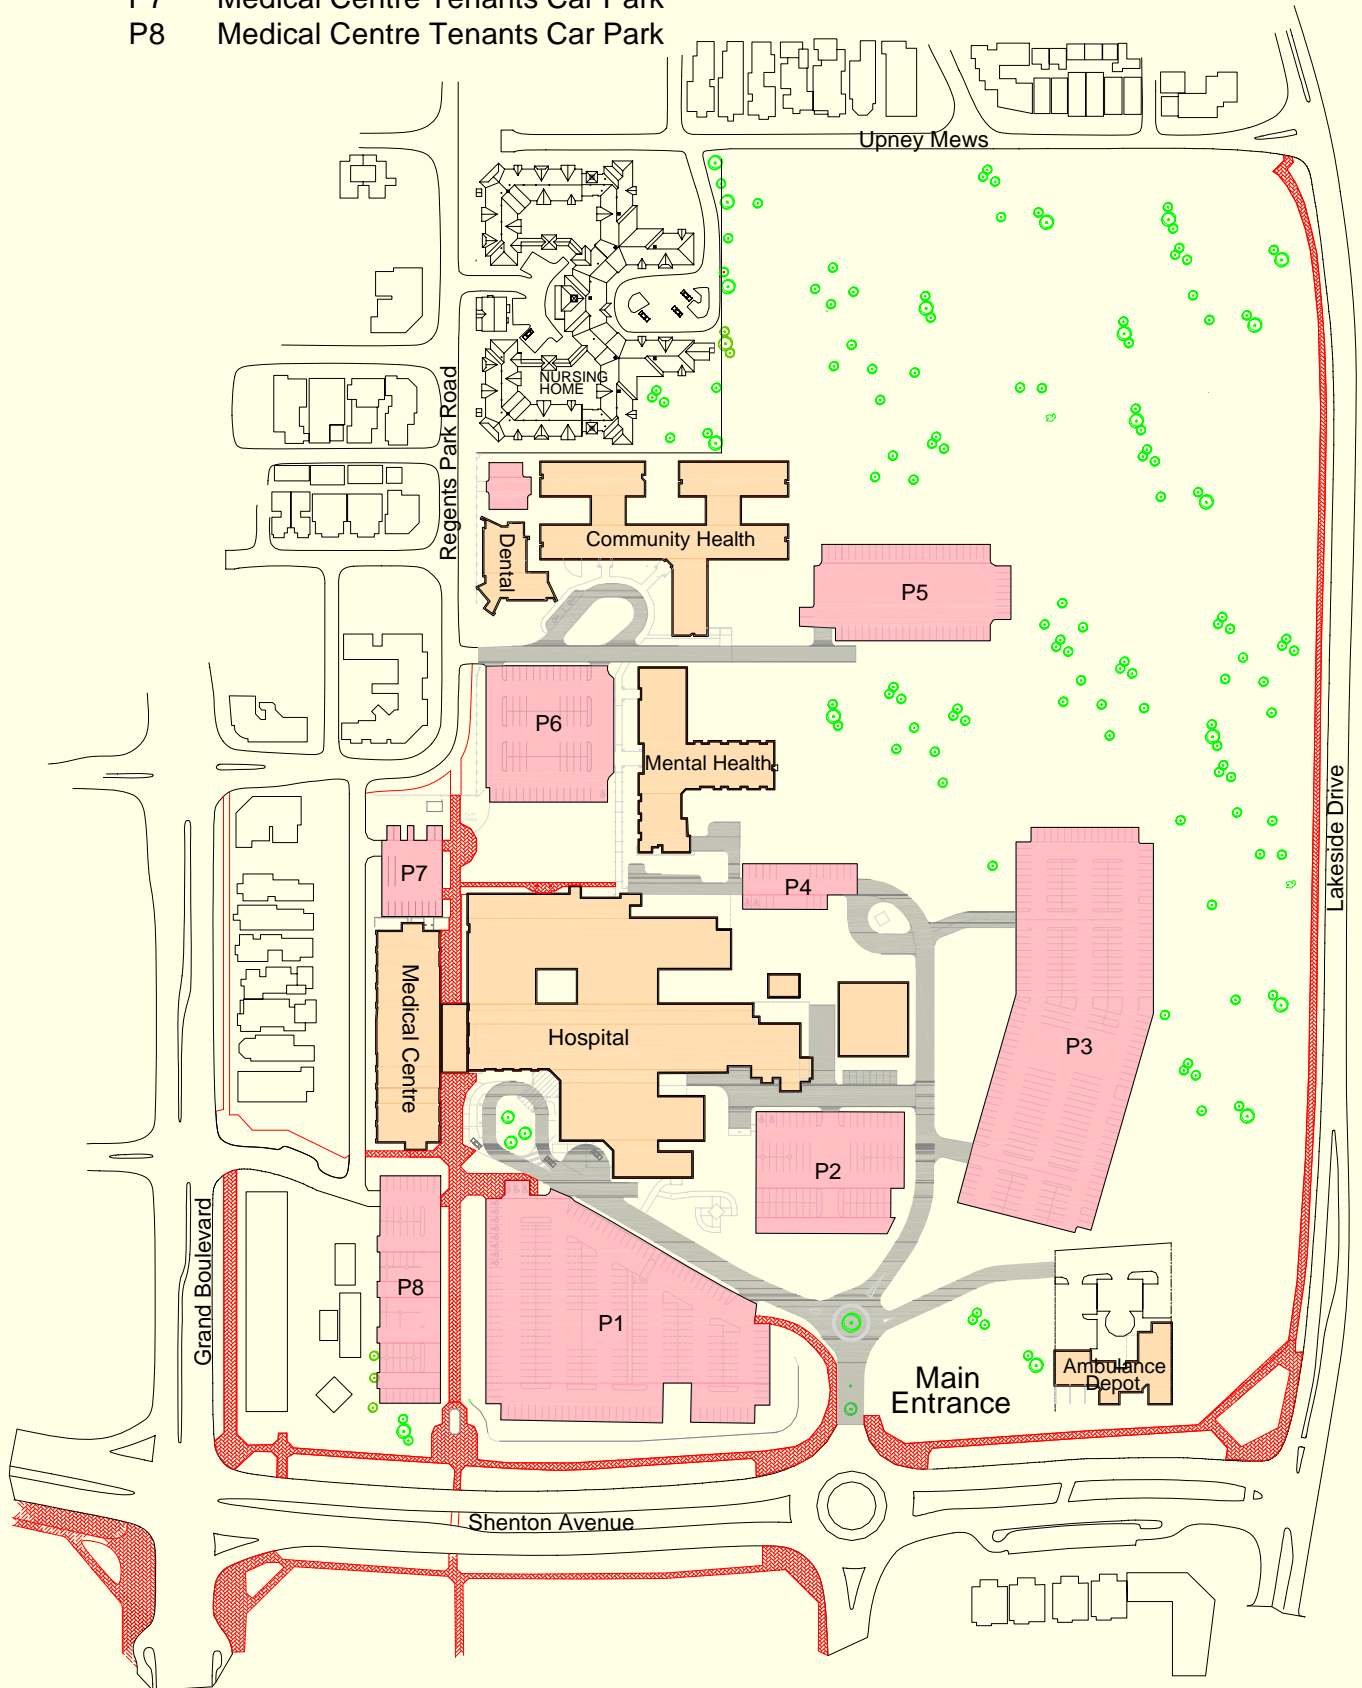

Joondalup Health Campus

- P1 Visitors Car Park
- P2 After Hours Staff Car Park
- P3 Staff Car Park
- P4 Authorised Parking Only
- P5 Staff Car Park
- P6 Visitors Car Park
- P7 Medical Centre Tenants Car Park
- P8 Medical Centre Tenants Car Park

from freeway exit
Hodges Drive